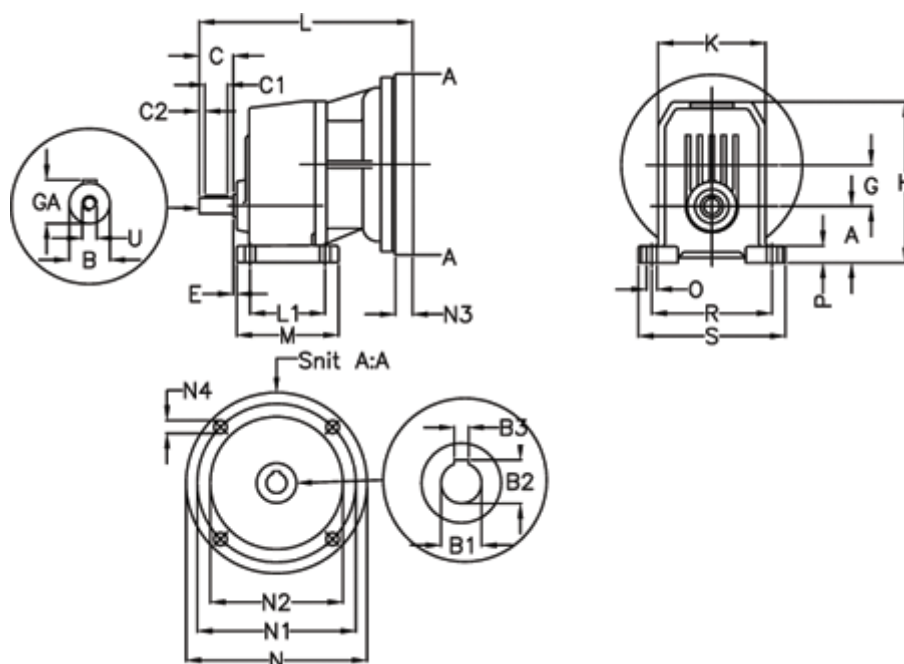

Article number: 40550300241220

Description: Single Stage Helical Gear
S 301-2,4-P63B5

Measures

A = 60	E = 20.5	M = 125.0	R = 160
B = 24	F = 8x7x40	N = 140	S = 190
B1 = 11	G = 51.8	N1 = 115	U = M8
B2 = 12.8	GA = 27.0	N2 = 95	
B3 = 4	H = 183.0	N3 = -	
C = 50	K = 130	N4 = M8x19	
C1 = 40	L = 232	O = 11	
C2 = 5	L1 = 90.0	P = 20.0	